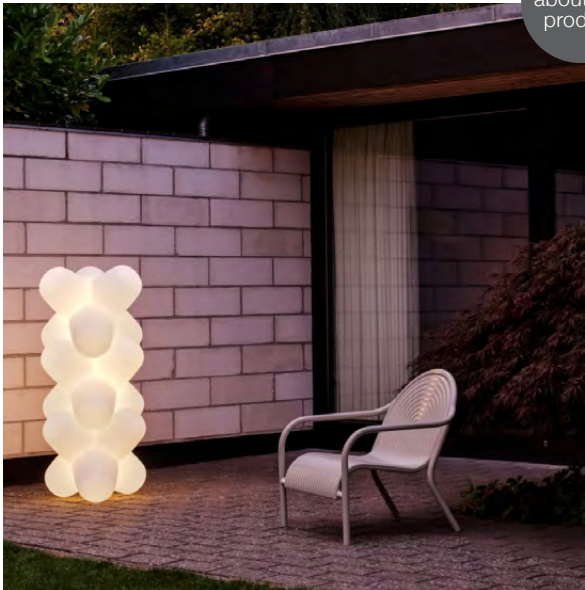

Porada Vico mirror (NEW)

Email us
about this
product

Poltrona Frau LieLow
bed and night table

Email us
about this
product

Tom Dixon Fat armchair

Email us
about this
product

Zanotta Slice Me Nice
low table

Product Trend: NEW AND/OR NOTABLE