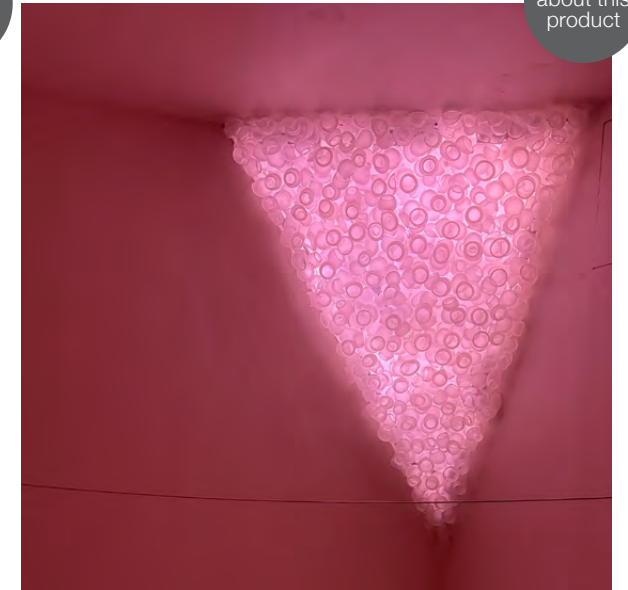

Email us
about this
product

Bocci "Light as Medium"
installation